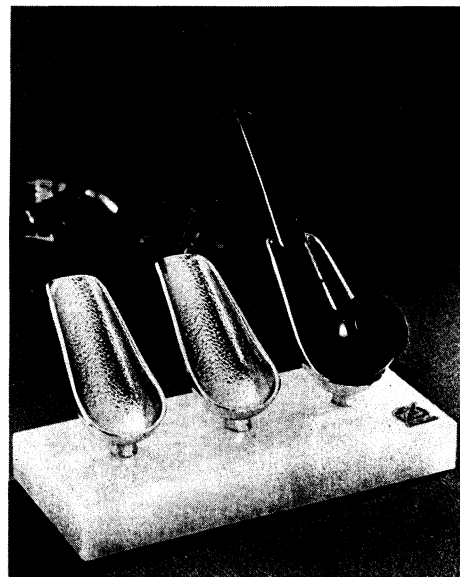

# BOOK ENDS

AVAILABLE WHITE MARBLE BASES ONLY

M67 - JOCKEY

M67 - SCOTTIE

M90 - PIPE RACK

M91 - PIPE RACK—TRIPLE

Over 93 years of manufacturing experience insures you of products of the highest quality. Consumer acceptance has placed our products closer and closer to the top of the list of "most popular" gift items. As the world's leading producer of onyx and marble wares for home and office, our objective has always been to give the greatest possible value for the money. Something for every occasion assures you year round sales. See our display at all the major gift shows or visit one of our permanent showrooms.

## NEW DIAMOND POINT PEN CO. INC.

236 FIFTH AVE. NEW YORK CITY 10001